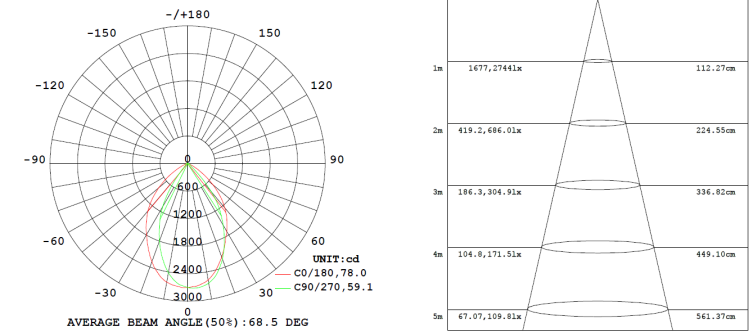

Light distribution curves