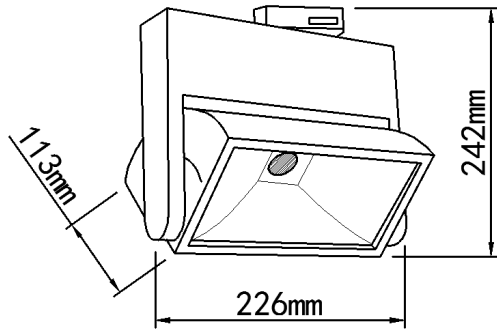

LED Track Light TR1101

LOW-CARBON LIGHTING

Drawings:

Model	Watt	Lumen	COB brand	Beam angle	CRI
TR1101	35W	3200lm	CREE	70°	80

Features:

- Driver: Philips
- LED: CREE COB
- High Lumen output, 95lm/W whole lamp
- Color temperature: 3000K, 4000K, 5000K,
- Direct connect to a AC220-240V (50~60Hz) supply
- Type of protection: IP20 (room side)
- Lifetime: L80/B80 up to 50,000 hrs