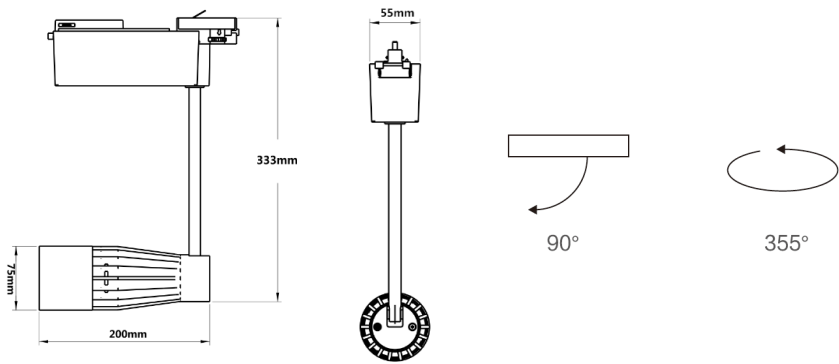

Drawings:

Model	Watt	Lumen	COB	Beam angle	PF
TR0506	30W	3000lm	Lumileds	15° 28° 38°	0.9
TR0506	40W	3500lm	Lumileds	15° 28° 38°	0.9

Features:

- Slim lamp with High lumen output, professional lighting distribution;
- Color temperature: 3000K, 4000K, 5000K,
- Direct connect to AC220-240V (50~60Hz) supply
- Type of protection: IP20 (room side)
- Lifetime: L70 up to 50,000 hrs
- 40W with efficient copper heat pipe
- Driver: BOKE/Philips/Tridonic
- LED: Lumileds; Ra80/90+
- Dimmable: DALI/TRIAC/0-10V
- 5 years warranty