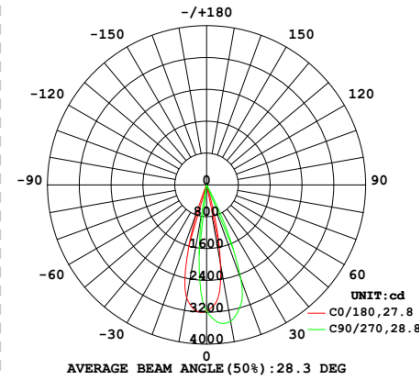

Light distribution curves