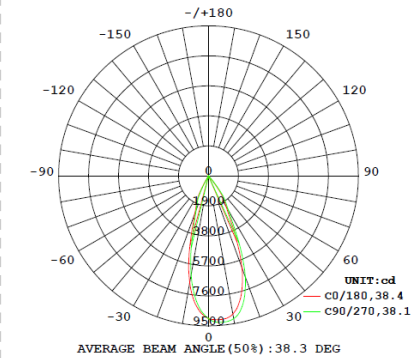

Light distribution curves