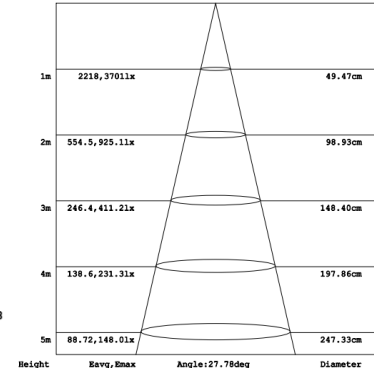

Light distribution curves