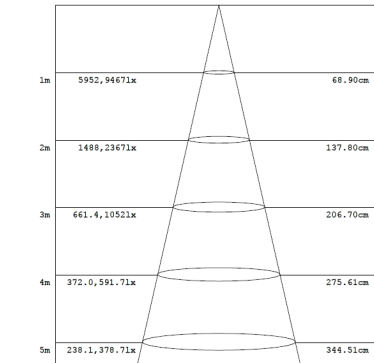

Light distribution curves