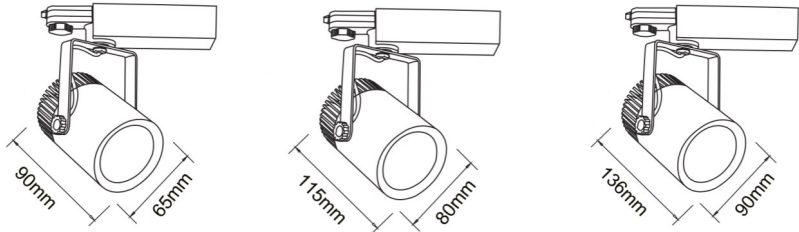

LED Track Light TR05

LOW-CARBON LIGHTING

Drawings:

Model	Watt	Lumen	COB	Beam angle	PF
TR05	10W	900lm	CREE	24° 38°	0.95
TR05	20W	1800lm	CREE	24° 38°	0.95
TR05	32W	2880lm	CREE	24° 38° 50°	0.95

Features:

- Driver: BOKE
- LED: CREE COB
- High Lumen output, 95lm/W whole lamp
- Color temperature: 3000K, 4000K, 5000K,
- Direct connect to a AC200-240V (50~60Hz) supply
- Type of protection: IP20 (room side)
- Lifetime: L80/B80 up to 50,000 hrs