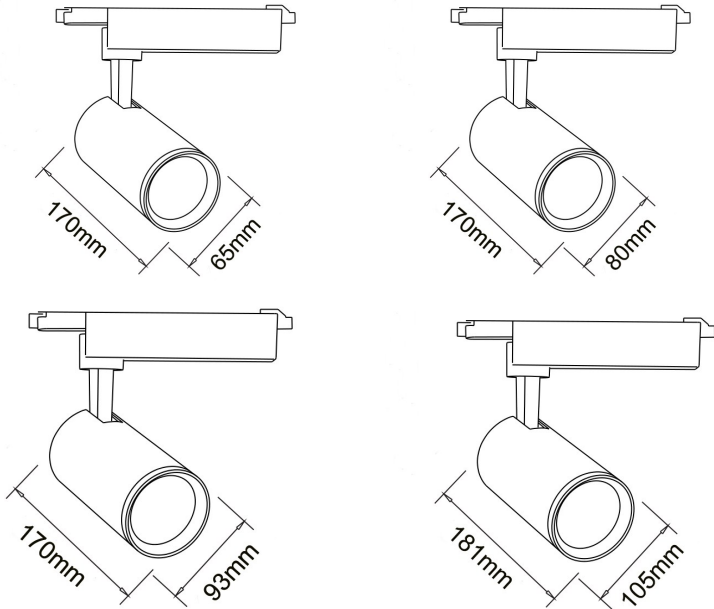

Drawings:

Model	Watt	Lumen	COB	Beam angle	PF
TR0201	10W	900lm	CREE	15 24 38 60°	0.9
TR0201	20W	1800lm	CREE	15 24 38°	0.9
TR0201	30W	2880lm	CREE	15 24 38 55°	0.9
TR0201	50W	4500lm	CREE	15 24 38°	0.9

- Driver: BOKE/philips
- LED: CREE/NICHIA; Ra80/90
- Dimmable: DALI/TRAIC/0-10V
- Special color options: meat/seafood/bread/fruit&vegetables

Features:

- High Lumen output, 95lm/W whole lamp
- Color temperature: 3000K, 4000K, 5000K,
- Direct connect to a AC200-240V (50~60Hz) supply
- Type of protection: IP20 (room side)
- Lifetime : L80/B80 up to 50,000 hrs